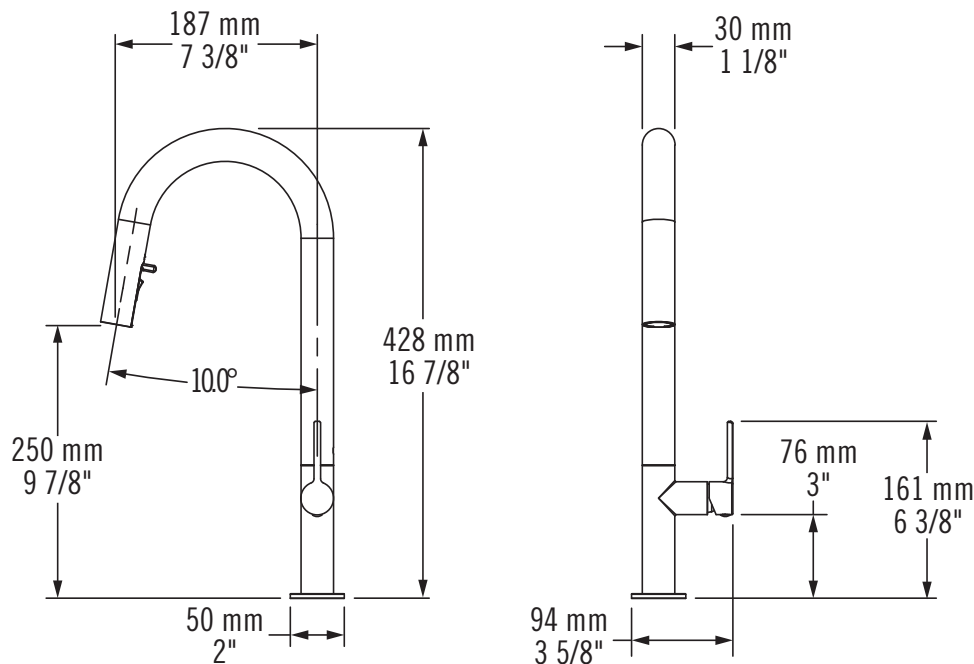

CARTIER - RCAR91D2

Description:

- Robinet de cuisine monotrou / Single-hole kitchen faucet
- Douchette rétractable à 2 jets / Pull-down two-jets spray
- Flexible de douchette à pivot / Pivot handshower hose
- Bec pivotant 360° / 360° swivel spout
- Construction en laiton massif / Solid brass construction
- Cartouche de céramique / Ceramic cartridge
- Conception 100% canadienne / 100% canadian design

Débit / Flow rate:

- 5.7 L/min (4 BAR) - 1.5 gpm (60 PSI)

Finis disponibles / Available finish:

- CC = Chrome
- BK = Noir mat / Matte black
- WH = Blanc mat / Matte white
- OR = Or brossé / Brushed gold
- IX = Inox / Stainless steel
- GM = Gunmetal
- CR = Crème / Cream

Connection:

- 3/8" compression

Spécifications sujettes à changements sans préavis / Specifications subject to change without prior notice

GARANTIE

La garantie sur les produits Rubi s'applique à tout défaut de fabrication ou au matériel. La garantie est valide pour le premier propriétaire du produit et celle-ci n'est pas transférable. Certaines modalités et conditions s'appliquent, référez-vous à la section Garantie pour de plus amples informations : <https://rubi.ca/fr-CA/garantie>

WARRANTY

The warranty on Rubi products applies to any manufacturing defect or material. The warranty is valid for the first owner of the product and is not transferable. Terms and conditions apply, refer to the Warranty section for more information: <https://rubi.ca/en-CA/garanty>